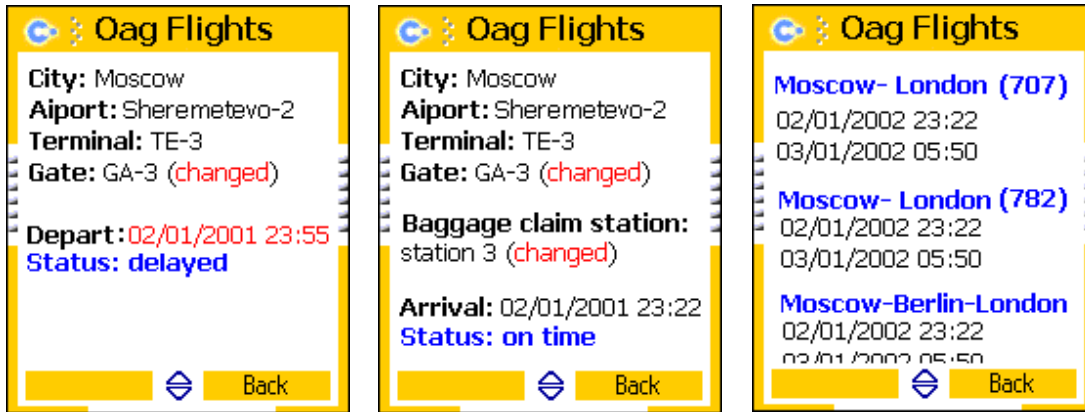

**Flights**

Date from: 20/02/2006  
Date to: 21/02/2006  
From:   
Going to:   
Via:   
Carrier:   
Flight No.: 1432

Send Back

**Flights**

Via:   
Carrier:   
Flight No.: 1432  
Include: Direct  
Connected:   
Direct:   
Ret. flights: 10

Send Back

**Flights schedule**

(update:20/02/2006 10:16:16 AM)

London - Singapore (7372)  
09/02/2006 11:15:00 AM  
10/02/2006 7:50:00 AM

London - Singapore (7372)

Back

**Flight details**

Flight number: 7372  
Aircraft: Boeing 747-400 (Passenger)  
Elapsed time: 12 hr. 35 min.

Departure details  
09/02/2006 11:15:00 AM

Arrival details  
10/02/2006 7:50:00 AM

Status Back