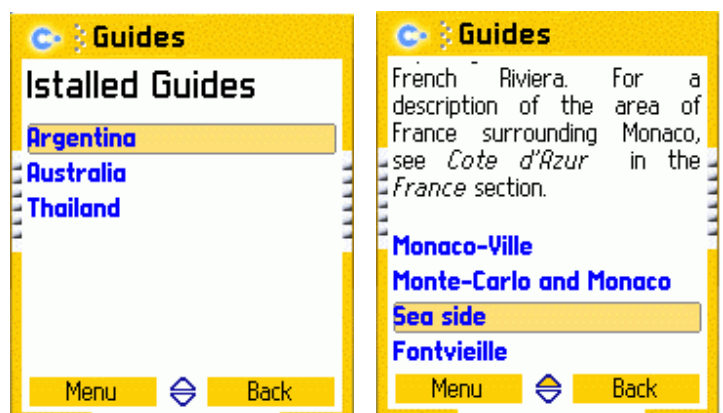

Phrase-book Settings

'Settings' menu item enables to select the following Application's options.

- 'From Language' - specify the language to translate from.
- 'To Language' - specify the language to translate into.
- 'Font size' - specify the type size for the phrases list.
- 'Font' - specify the font type.

In case the selected language is not registered yet, you will be asked to enter a registration code that can be taken on <http://www.speereovt.com/register>. You can delete the language file in 'Languages->Delete' to free memory. The registration information in that case is not lost. You can install that language later.

Guides

'Guides' is the information on countries and cities divided by sections for more convenient use. At the start switch to 'Guides' mode, there will appear a screen with a list of guides installed on the phone. Select the required guide by the joystick and press 'OK' button. If the guide isn't free and not registered yet, you will be asked to enter a guide registration code. To navigate in the guide, use the joystick.

- 'OK' - open a section
- 'Joystick back' - navigate on a level up
- 'Button 5' – switch between full screen and normal mode.